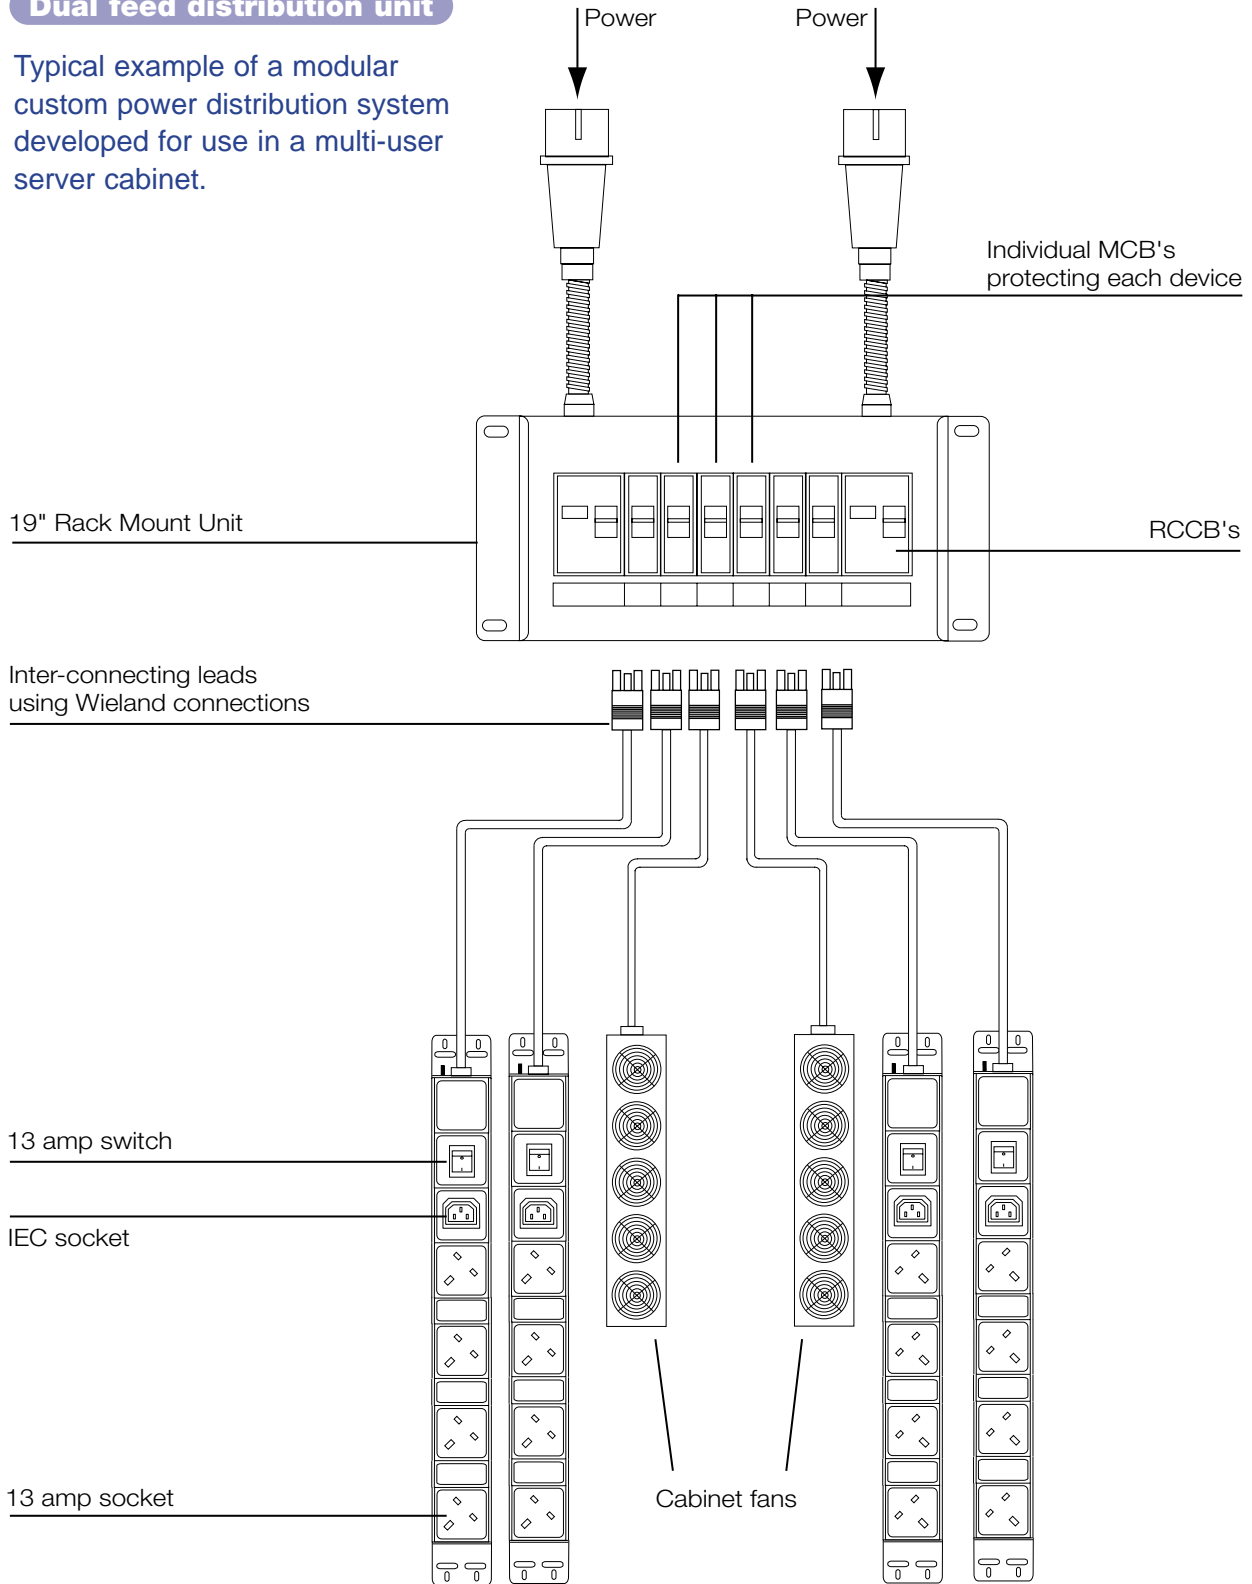

Elite Power Distribution Unit Range

Specials

Dual feed distribution unit

Typical example of a modular custom power distribution system developed for use in a multi-user server cabinet.

E
L
I
T
E
3
O
3
C
A
B
I
N
E
T