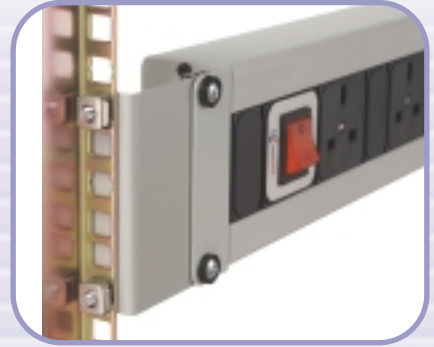

# Elite Power Distribution Unit Range

E  
L  
I  
T  
E  
  
P  
D  
U  
  
R  
A  
N  
G  
E

**Vertical Mounting Bracket**

**Vertical PDU Fitted to 19"**

**Elite 202 Wallbox Mounting Bracket**