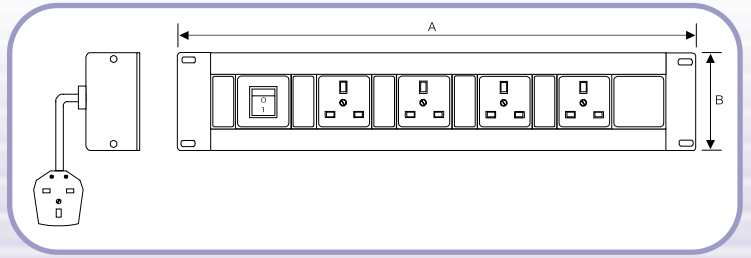

Elite Power Distribution Unit Range

19 Rack Mount Range

E
L
I
T
E

P
D
U

R
A
N
G
E

BS 1363 13 AMP Range

Contents:

- 1 x 13A UK socket outlets
- 1 x 3 metre lead to fused 13A moulded plug
- 1 x Double pole switch with neon
- 4 x M6 x 10 screws & cage nuts
- 1 x External M4 earth stud
- 1 x Aluminium body painted light grey RAL 7035

Ordering codes:

Range	Dimensions	Ordering codes
4 Way	482mm x 2U	PD0-04-01
5 Way	482mm x 2U	PD0-05-01
6 Way	482mm x 2U	PD0-06-01
7 Way	482mm x 2U	PD0-07-01