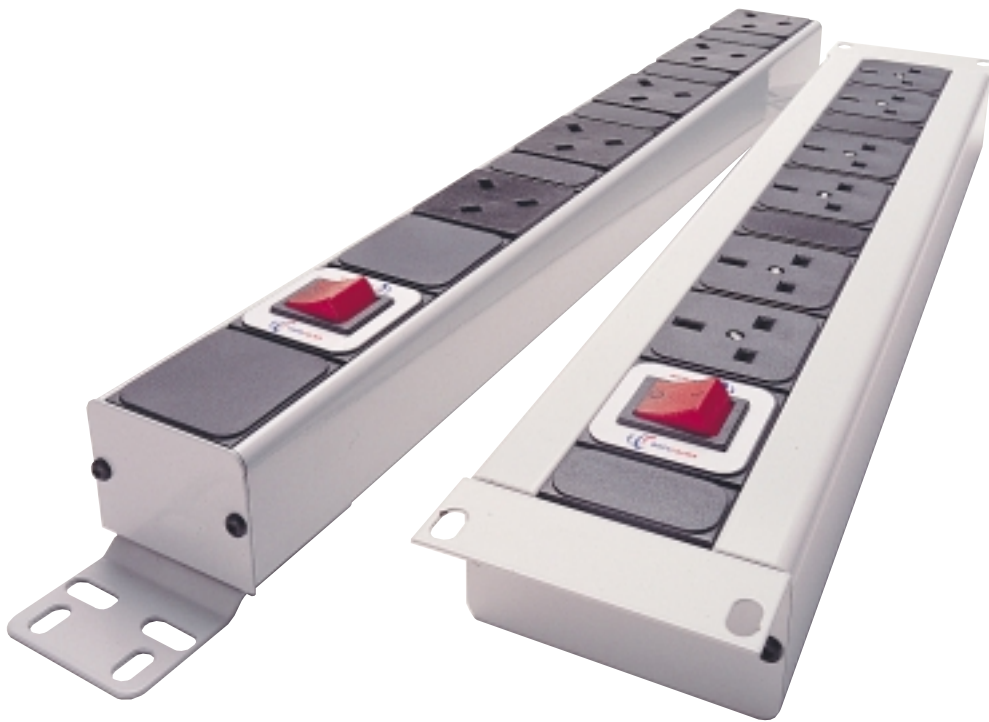

## Elite Power Distribution Unit Range

- ⌚ **BS 1363 13 AMP range**
- ⌚ **CEE22/IEC range**
- ⌚ **Data guard/surge & spike protection**
- ⌚ **Vertical mounting range**
- ⌚ **Various options available**
- ⌚ **International & specials**
- ⌚ **Protection & Control**