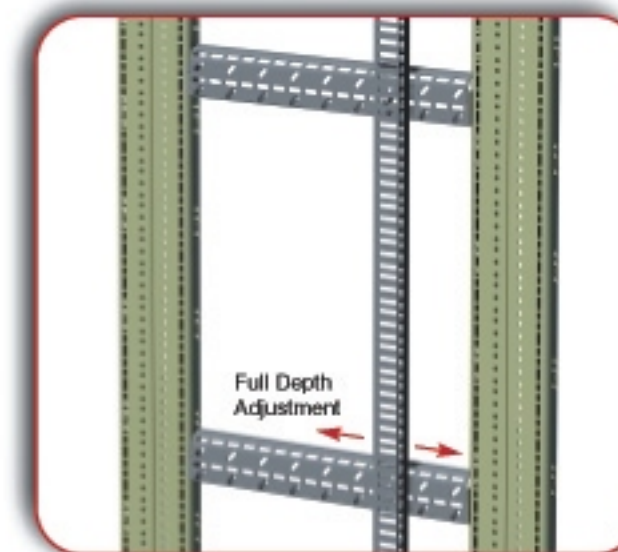

## Future Proof Your Installation

Unique optional forward, rear or side cable management assisting in best cabling practice.

The only 600 wide cabinet with true vertical & horizontal cable management in an area normally obstructed by corner posts.

## 303 Frame Adjustment Options for 19" Mounting Angles

1. Standard or Extended 19" Mounting Angle Forward or Rear facing option.

2. Depth Support Rail

3. Cross-Member Adjustment

Unrestricted cabling access through top & bottom of cabinet