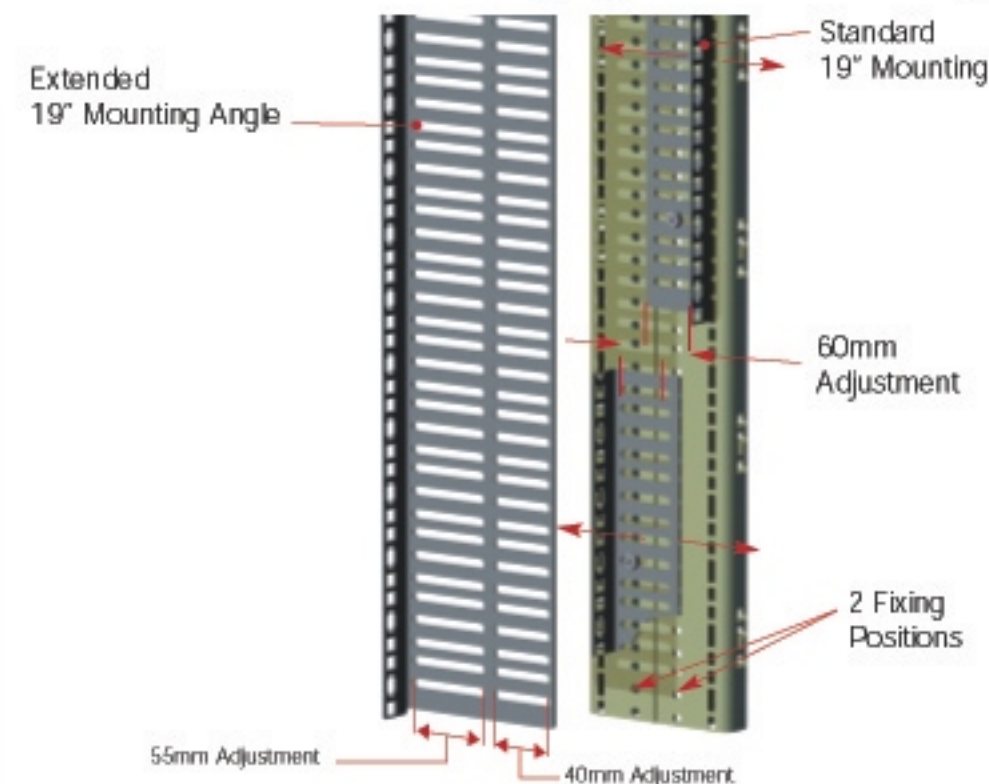

## Future Proof Your Installation

Unique optional forward, rear or side cable management assisting in best cabling practice.

The only 600 wide cabinet with true vertical & horizontal cable management in an area normally obstructed by corner posts.

## 303 Frame Adjustment Options for 19" Mounting Angles

1. Standard or Extended 19" Mounting Angle Forward or Rear facing option.

2. Depth Support Rail

3. Cross-Member Adjustment

Unrestricted cabling access through top & bottom of cabinet