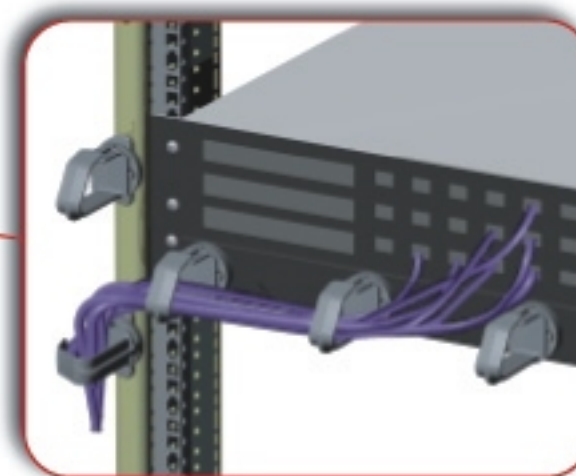

## 600 Wide Version

## Future Proof Your Installation

Unique optional forward, rear or side cable management assisting in best cabling practice.

The only 600 wide cabinet with true vertical & horizontal cable management in an area normally obstructed by corner posts.

## 303 Frame Adjustment Options for 19" Mounting Angles

1. Standard or Extended 19" Mounting Angle Forward or Rear facing option.

2. Depth Support Rail

3. Cross-Member Adjustment

Unrestricted cabling access through top & bottom of cabinet