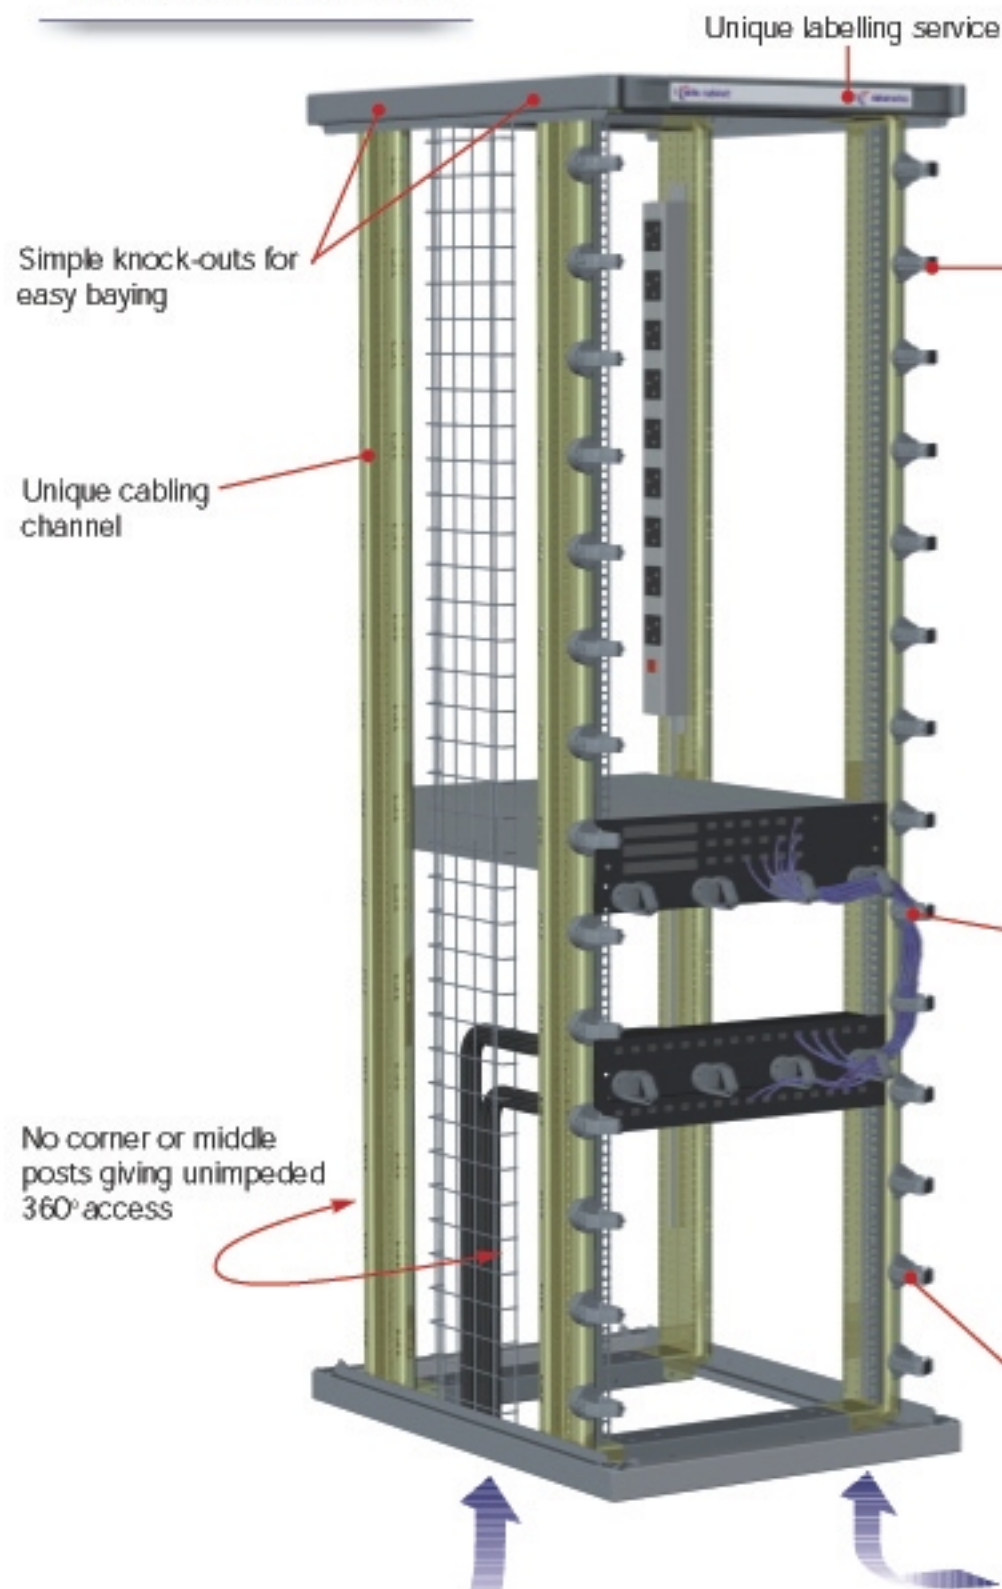

## 600 Wide Version

## Future Proof Your Installation

Unique optional forward, rear or side cable management assisting in best cabling practice.

The only 600 wide cabinet with true vertical & horizontal cable management in an area normally obstructed by corner posts.

## 303 Frame Adjustment Options for 19" Mounting Angles

1. Standard or Extended 19" Mounting Angle Forward or Rear facing option.

2. Depth Support Rail

3. Cross-Member Adjustment

Unrestricted cabling access through top & bottom of cabinet