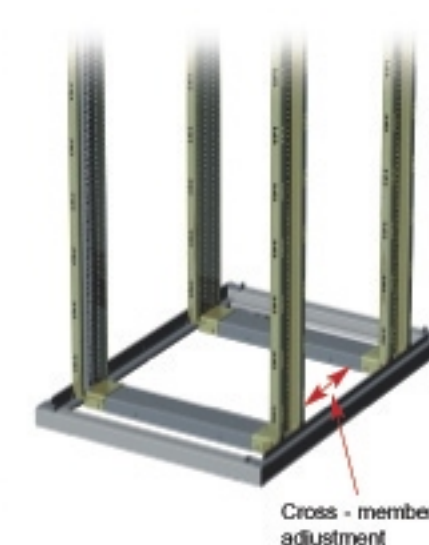

## Future Proof Your Installation

Unique optional forward, rear or side cable management assisting in best cabling practice.

The only 600 wide cabinet with true vertical & horizontal cable management in an area normally obstructed by corner posts.

## 303 Frame Adjustment Options for 19" Mounting Angles

1. Standard or Extended 19" Mounting Angle Forward or Rear facing option.

2. Depth Support Rail

3. Cross-Member Adjustment

Unrestricted cabling access through top & bottom of cabinet